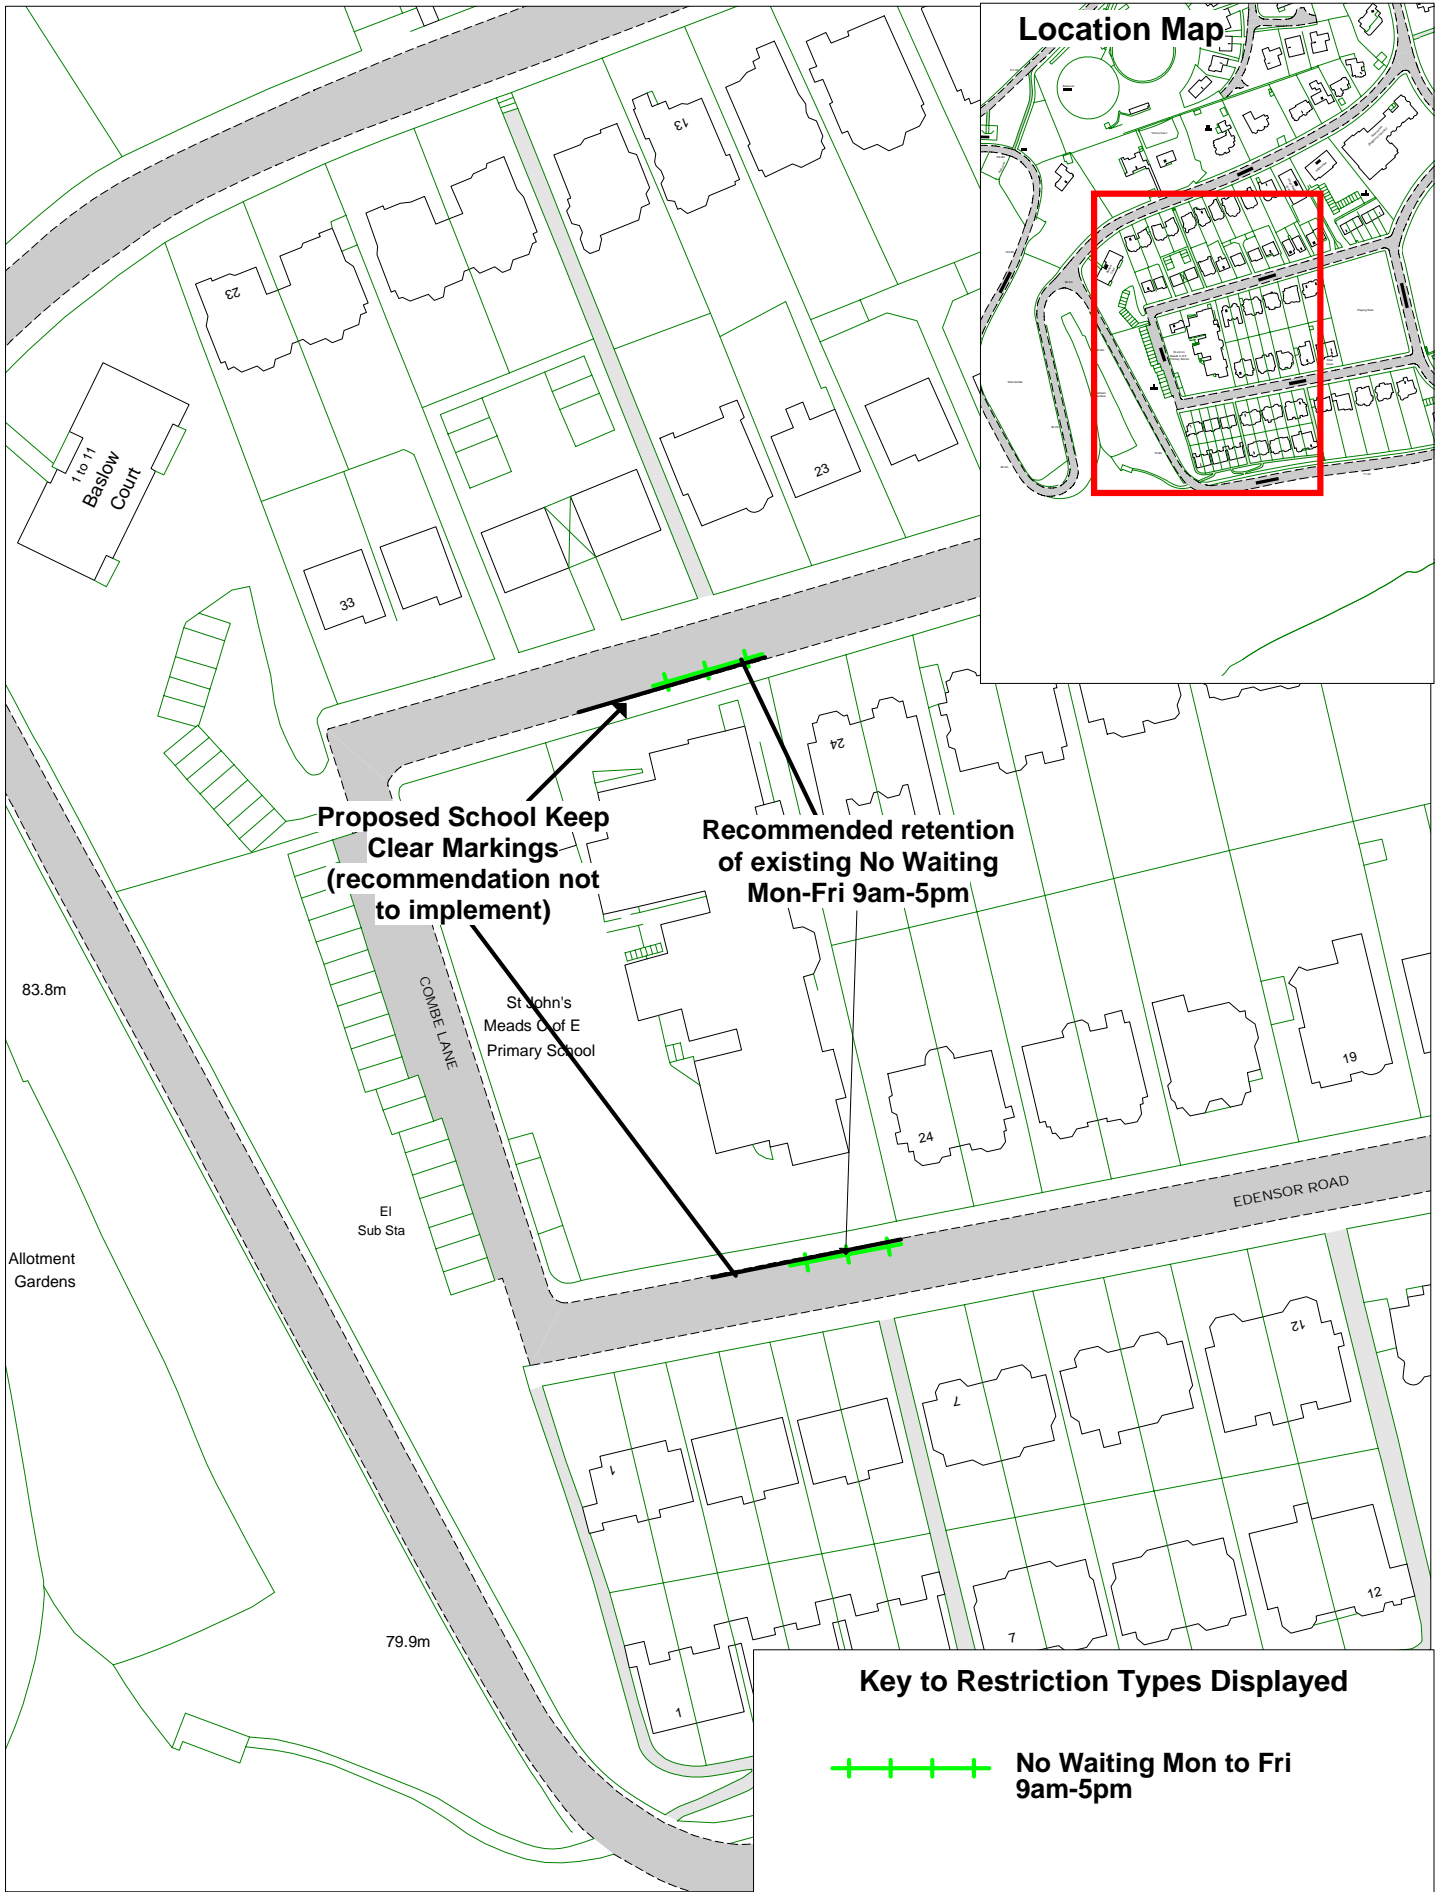

Location Map

Key to Restriction Types Displayed

 **No Waiting Mon to Fri 9am-5pm**

© Crown copyright. All rights reserved
East Sussex County Council
Licence No. 100019601 2015

Site 6

**St John's Mead School -
recommended retention of existing
No Waiting - Mon-Fri 9am-5pm
(Edensor Road & Rowsley Road)**

SCALE	1 : 1000
DATE	06/07/2015
DRAWING No.	
DRAWN BY	